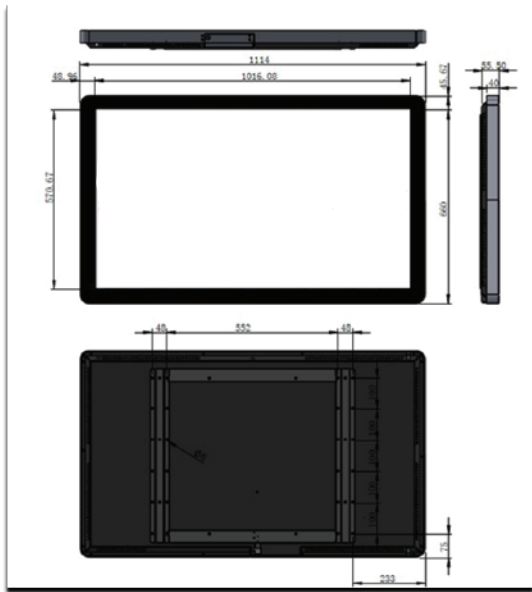

RICON i-Display offers the ability to remotely control, manage and publicly display current sales campaigns and opportunity products and other promotional announcements and advertisements of supermarkets, shops, and stores in a very effective way. Our i-Display products, are specially designed to be placed and positioned either horizontally or vertically on indoor spaces or on windows. Our content management software enables the central management and the displaying of the videos, sub-titles, any kind of texts, banners or posters through a central operator for once or for a special region. Our content management software is corresponding to new, additional design.

i-Display S8000 Models & Quick Specifications

i-Display S8000

- Central connection and management using 3G , Network850/900/1800/1900MHz
- 47 inch screen size
- 60.000 hours device life time
- Two 10 W embedded speaker
- Android operating system
- 1114mm(Height) 660mm(Width) 55mm(Depth)
- LG branded original LCD display